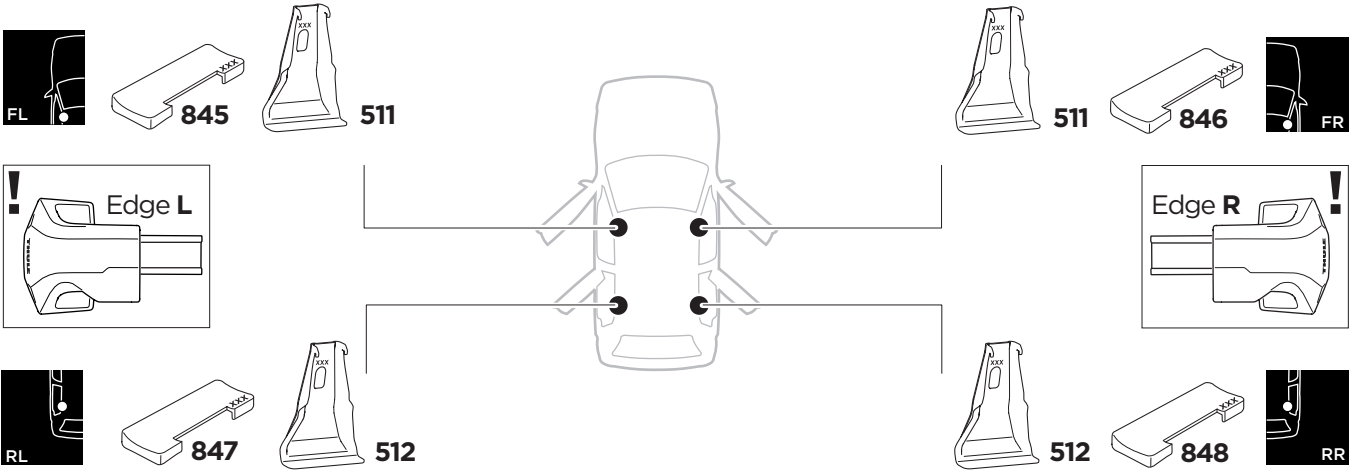

1

Kit 145299

OPEL Mokka (B), 5-dr SUV, 21-
 OPEL Mokka-e (B), 5-dr SUV, 21-
 VAUXHALL Mokka (B), 5-dr SUV, 21-
 VAUXHALL Mokka-e (B), 5-dr SUV, 21-

ISO 11154-E

THULE WingBar Evo	THULE WingBar Edge	THULE WingBar	THULE SquareBar Evo	Evo X (scale)	Edge X (scale)
OPEL Mokka (B), 5-dr SUV, 21-				34,5	J
OPEL Mokka-e (B), 5-dr SUV, 21-				34,5	J
VAUXHALL Mokka (B), 5-dr SUV, 21-				34,5	J
VAUXHALL Mokka-e (B), 5-dr SUV, 21-				34,5	J

THULE ProBar Evo	THULE SlideBar Evo	X (mm/inch)
OPEL Mokka (B), 5-dr SUV, 21-		996 mm / 39 1/4"
OPEL Mokka-e (B), 5-dr SUV, 21-		996 mm / 39 1/4"
VAUXHALL Mokka (B), 5-dr SUV, 21-		996 mm / 39 1/4"
VAUXHALL Mokka-e (B), 5-dr SUV, 21-		996 mm / 39 1/4"

THULE ProBar Evo	THULE SlideBar Evo	Y (mm/inch)
OPEL Mokka (B), 5-dr SUV, 21-		956 mm / 37 5/8"
OPEL Mokka-e (B), 5-dr SUV, 21-		956 mm / 37 5/8"
VAUXHALL Mokka (B), 5-dr SUV, 21-		956 mm / 37 5/8"
VAUXHALL Mokka-e (B), 5-dr SUV, 21-		956 mm / 37 5/8"

	W (mm/inch)	Z (mm/inch)
OPEL Mokka (B), 5-dr SUV, 21-	730 mm / 28 3/4"	260 mm / 10 1/4"
OPEL Mokka-e (B), 5-dr SUV, 21-	730 mm / 28 3/4"	260 mm / 10 1/4"
VAUXHALL Mokka (B), 5-dr SUV, 21-	730 mm / 28 3/4"	260 mm / 10 1/4"
VAUXHALL Mokka-e (B), 5-dr SUV, 21-	730 mm / 28 3/4"	260 mm / 10 1/4"